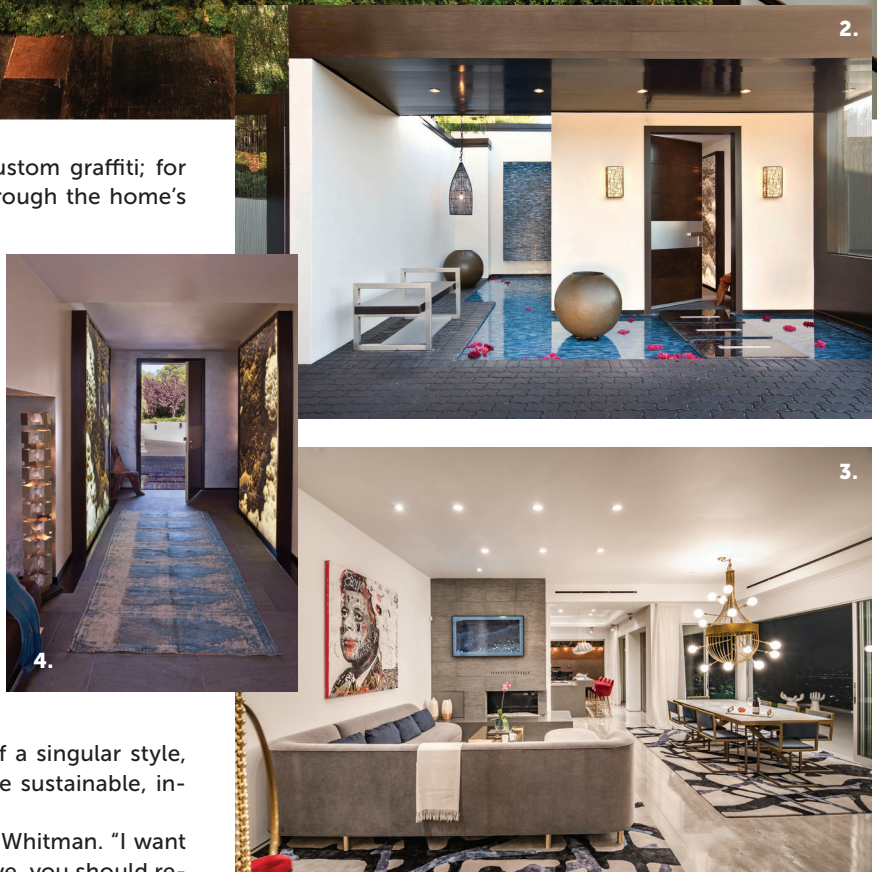

Lasting Impression

Celebrity interior designer **Kari Whitman** employs inspired creativity to design self-expressive spaces

1.

For one client, it was a piano decked in custom graffiti; for another, it was a tree rising organically through the home's structure. Interior designer Kari Whitman knows the requests that seem impossible will only serve as the genesis for designing a home befitting its owner's wild imagination.

Whitman's work is on display throughout California, Colorado, and beyond in homes inhabited by celebrities and A-listers, and in hotels occupied by those seeking a getaway in a distinctive boutique space. Based in both Boulder and Los Angeles, Kari Whitman Interiors acts as designer and builder to bring life to clients' visions.

310-652-8684
kariwhitmaninteriors.com

2.

3.

4.

1. Live greenery and hanging tear-shaped pendants create an organic backdrop in this Boulder home's industrial bathroom. **2.** A stepping stone bridge invites guests to cross over a pool to enter this Los Angeles home. **3.** Modernity and art collide in this open-concept living area. **4.** Backlit Italian onyx slabs flank an entryway.